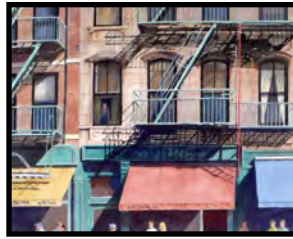

## Gayle Asher Price List

\* May 15, 2012

Title	Category / Medium / Size	Price
Transition	Landscape / watercolor / 18" x 26"	\$1,800
Serenity	Landscape / oil on canvas / 16" x 20"	\$1,200
Willows	Landscape / watercolor / 12" x 16"	\$1,000
Afternoon Light	Landscape / oil on canvas / 20" x 24"	\$1,800
Flower Girl	Landscape / watercolor / 6" x 8"	\$350
Out on the Jetty	Landscape / watercolor / 14" x 22"	\$1,400
Die Hard	Landscape / watercolor / 17" x 27"	\$1,200
Spring Willows	Landscape / oil on canvas / 12" x 16"	\$1,000
The Fishing Party	Landscape / oil on canvas / 12" x 16"	\$1,000
Out for a Stroll	Landscape / oil on canvas / 20" x 24"	\$1,800
Little Sandra	Landscape / watercolor / 18" x 26"	\$1,600
Light Show	Landscape / oil on canvas / 18" x 24"	\$1,800
Earth Colors	Landscape / pastel / 15" x 20"	\$950
Clinton Beach	Landscape / oil on canvas / 12" x 16"	\$1,200
Autumn Glow	Landscape / oil on canvas / 12" x 16"	\$1,000
Fish	Landscape / watercolor / 9" x 13"	SOLD
Maine Coast	Landscape / oil on canvas / 9" x 12"	\$800
October Blaze	Landscape / oil on canvas / 12" x 16"	\$1,200
Chaffinch Island	Landscape / oil on canvas / 12" x 16"	\$1,200
Autumn Blend	Landscape / watercolor / 13" x 21"	\$1,400
Rocks and Waves	Landscape / oil on canvas / 12" x 16"	\$1,200
Wetlands	Landscape / watercolor / 14" x 20"	\$1,200
Last Light	Landscape / oil on canvas / 9" x 12"	\$800
Snowy Creek	Landscape / oil on canvas / 14" x 18"	\$1,200
After the Snow	Landscape / oil on canvas / 12" x 16"	\$900
Last of the Snow	Landscape / oil on canvas / 16" x 20"	\$1,600
A Wet Snow	Landscape / oil on canvas / 16" x 20"	\$1,600